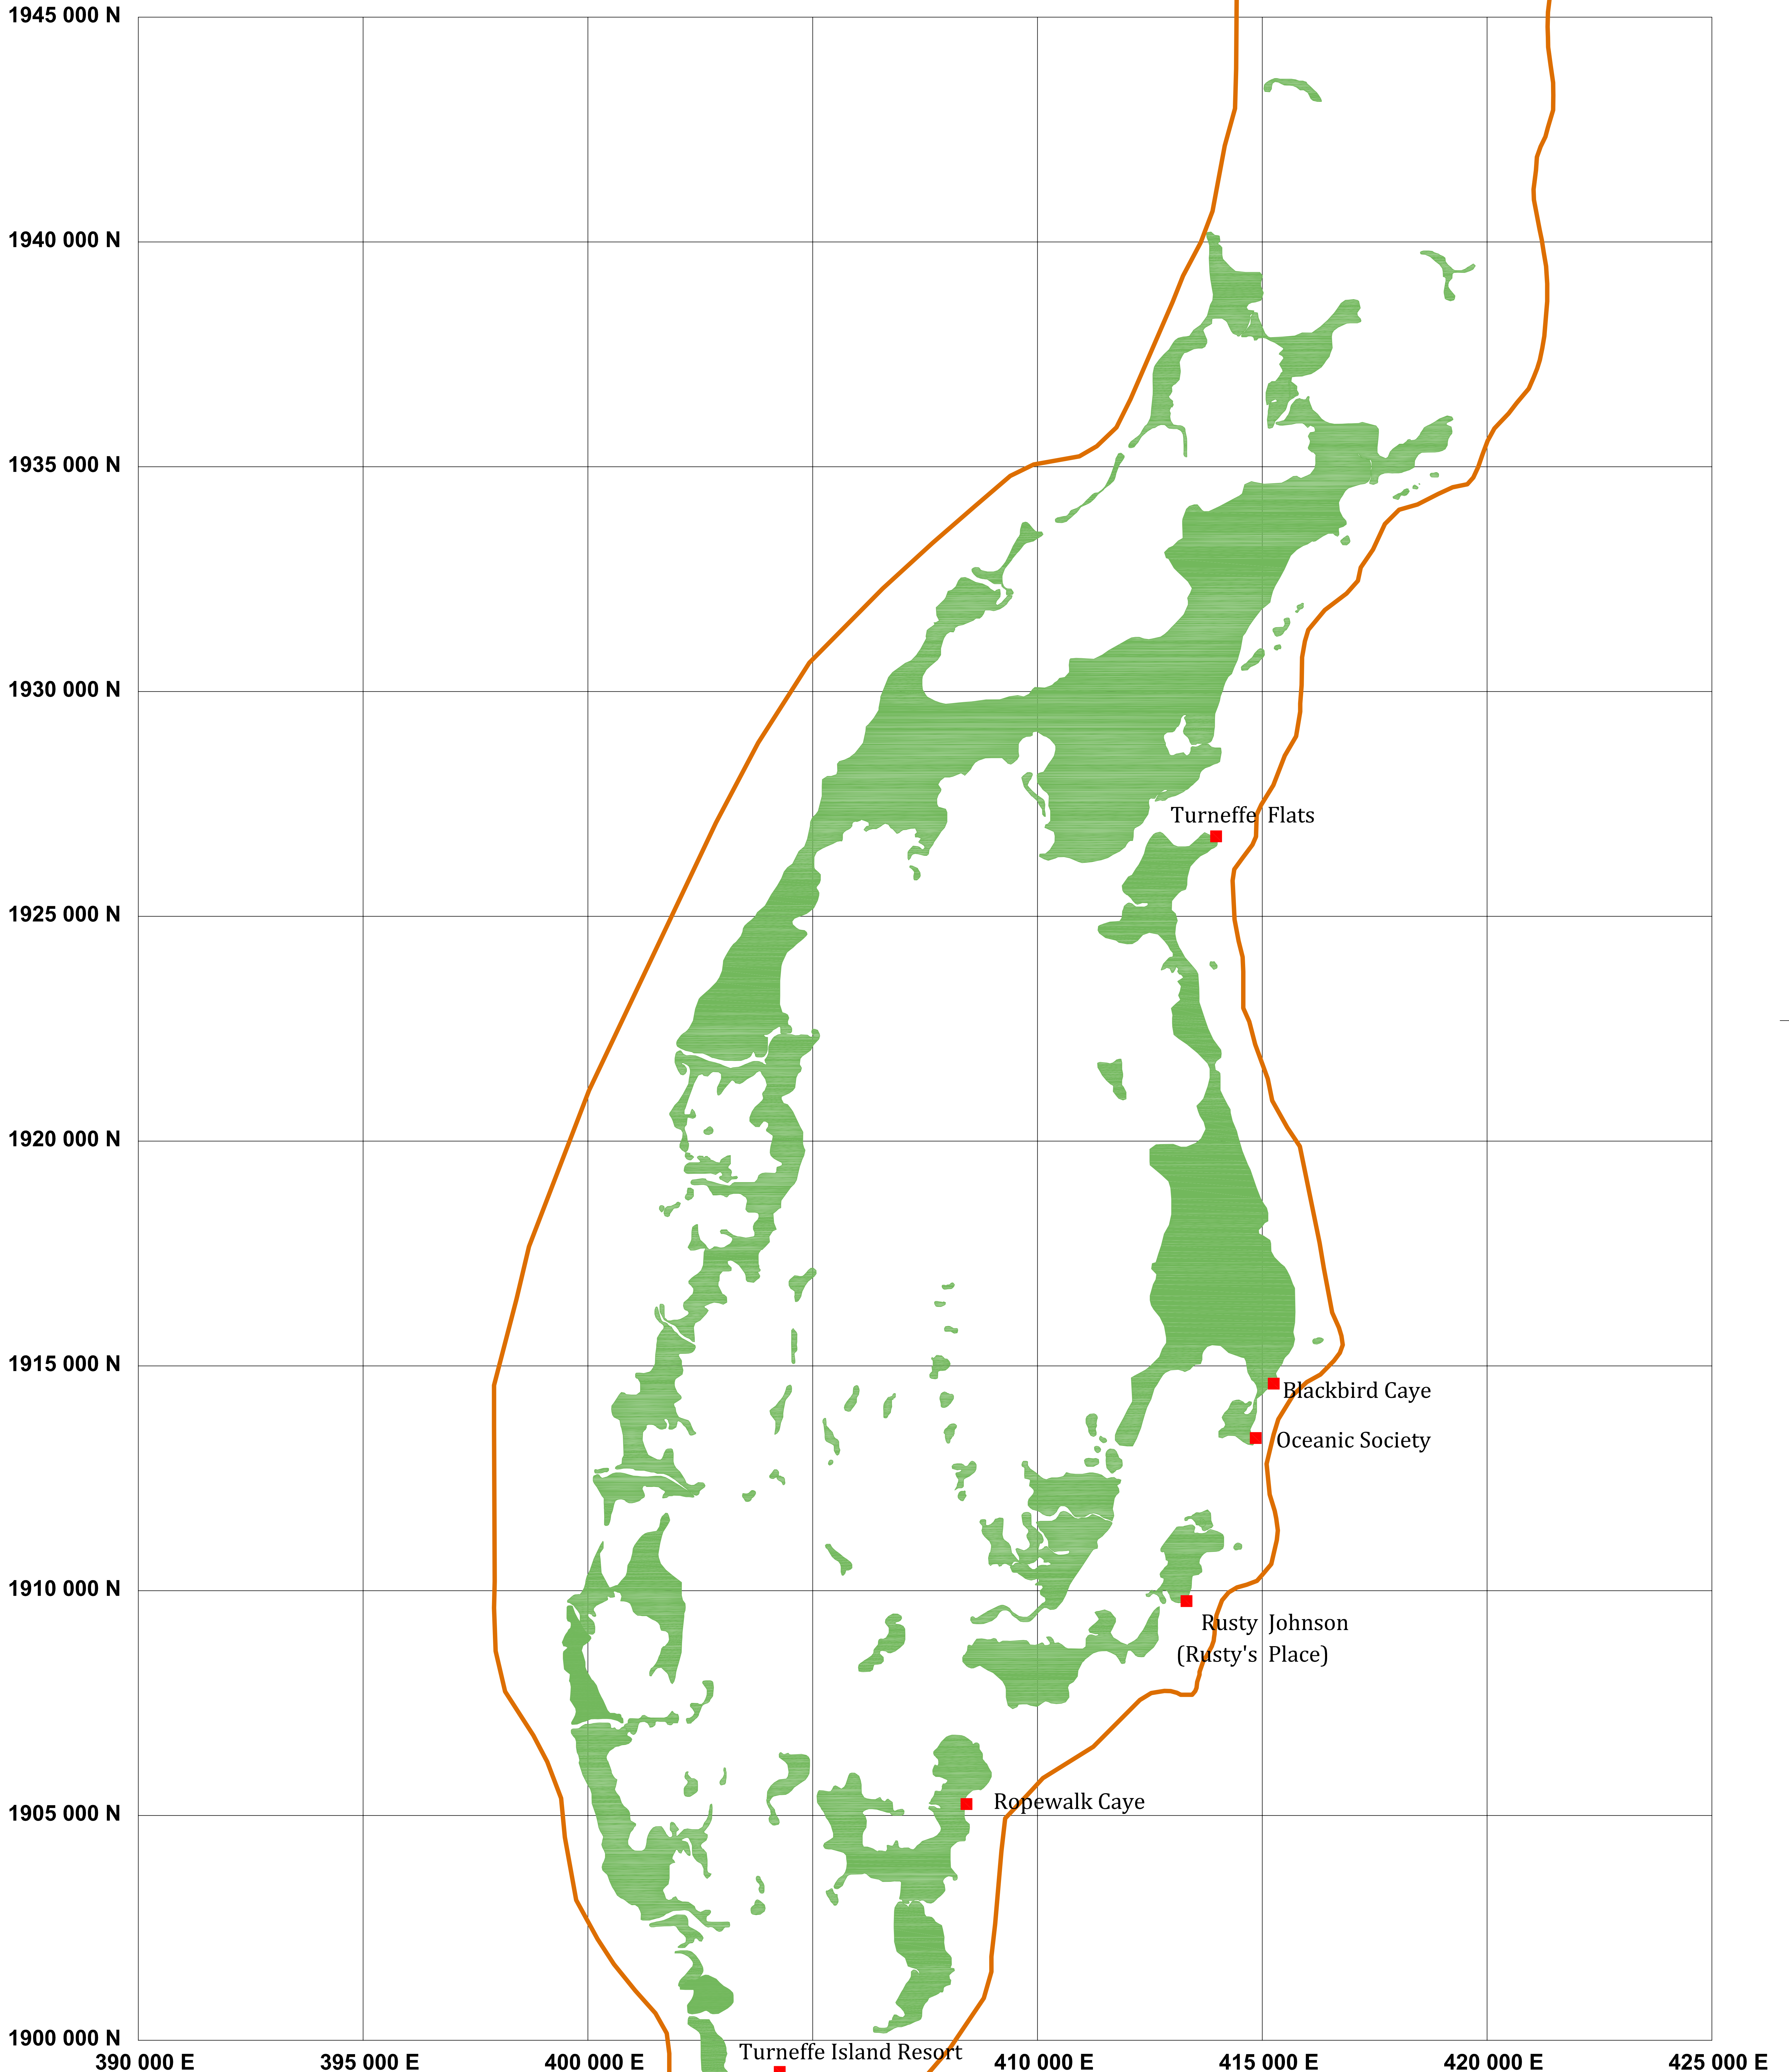

Turneffe Atoll : Tourism Developments

- : Tourism Developments
- : Turneffe Atoll - Land/Mangrove
- : Turneffe Atoll Fringe Reef

UTM : ZONE 16 / NAD 27