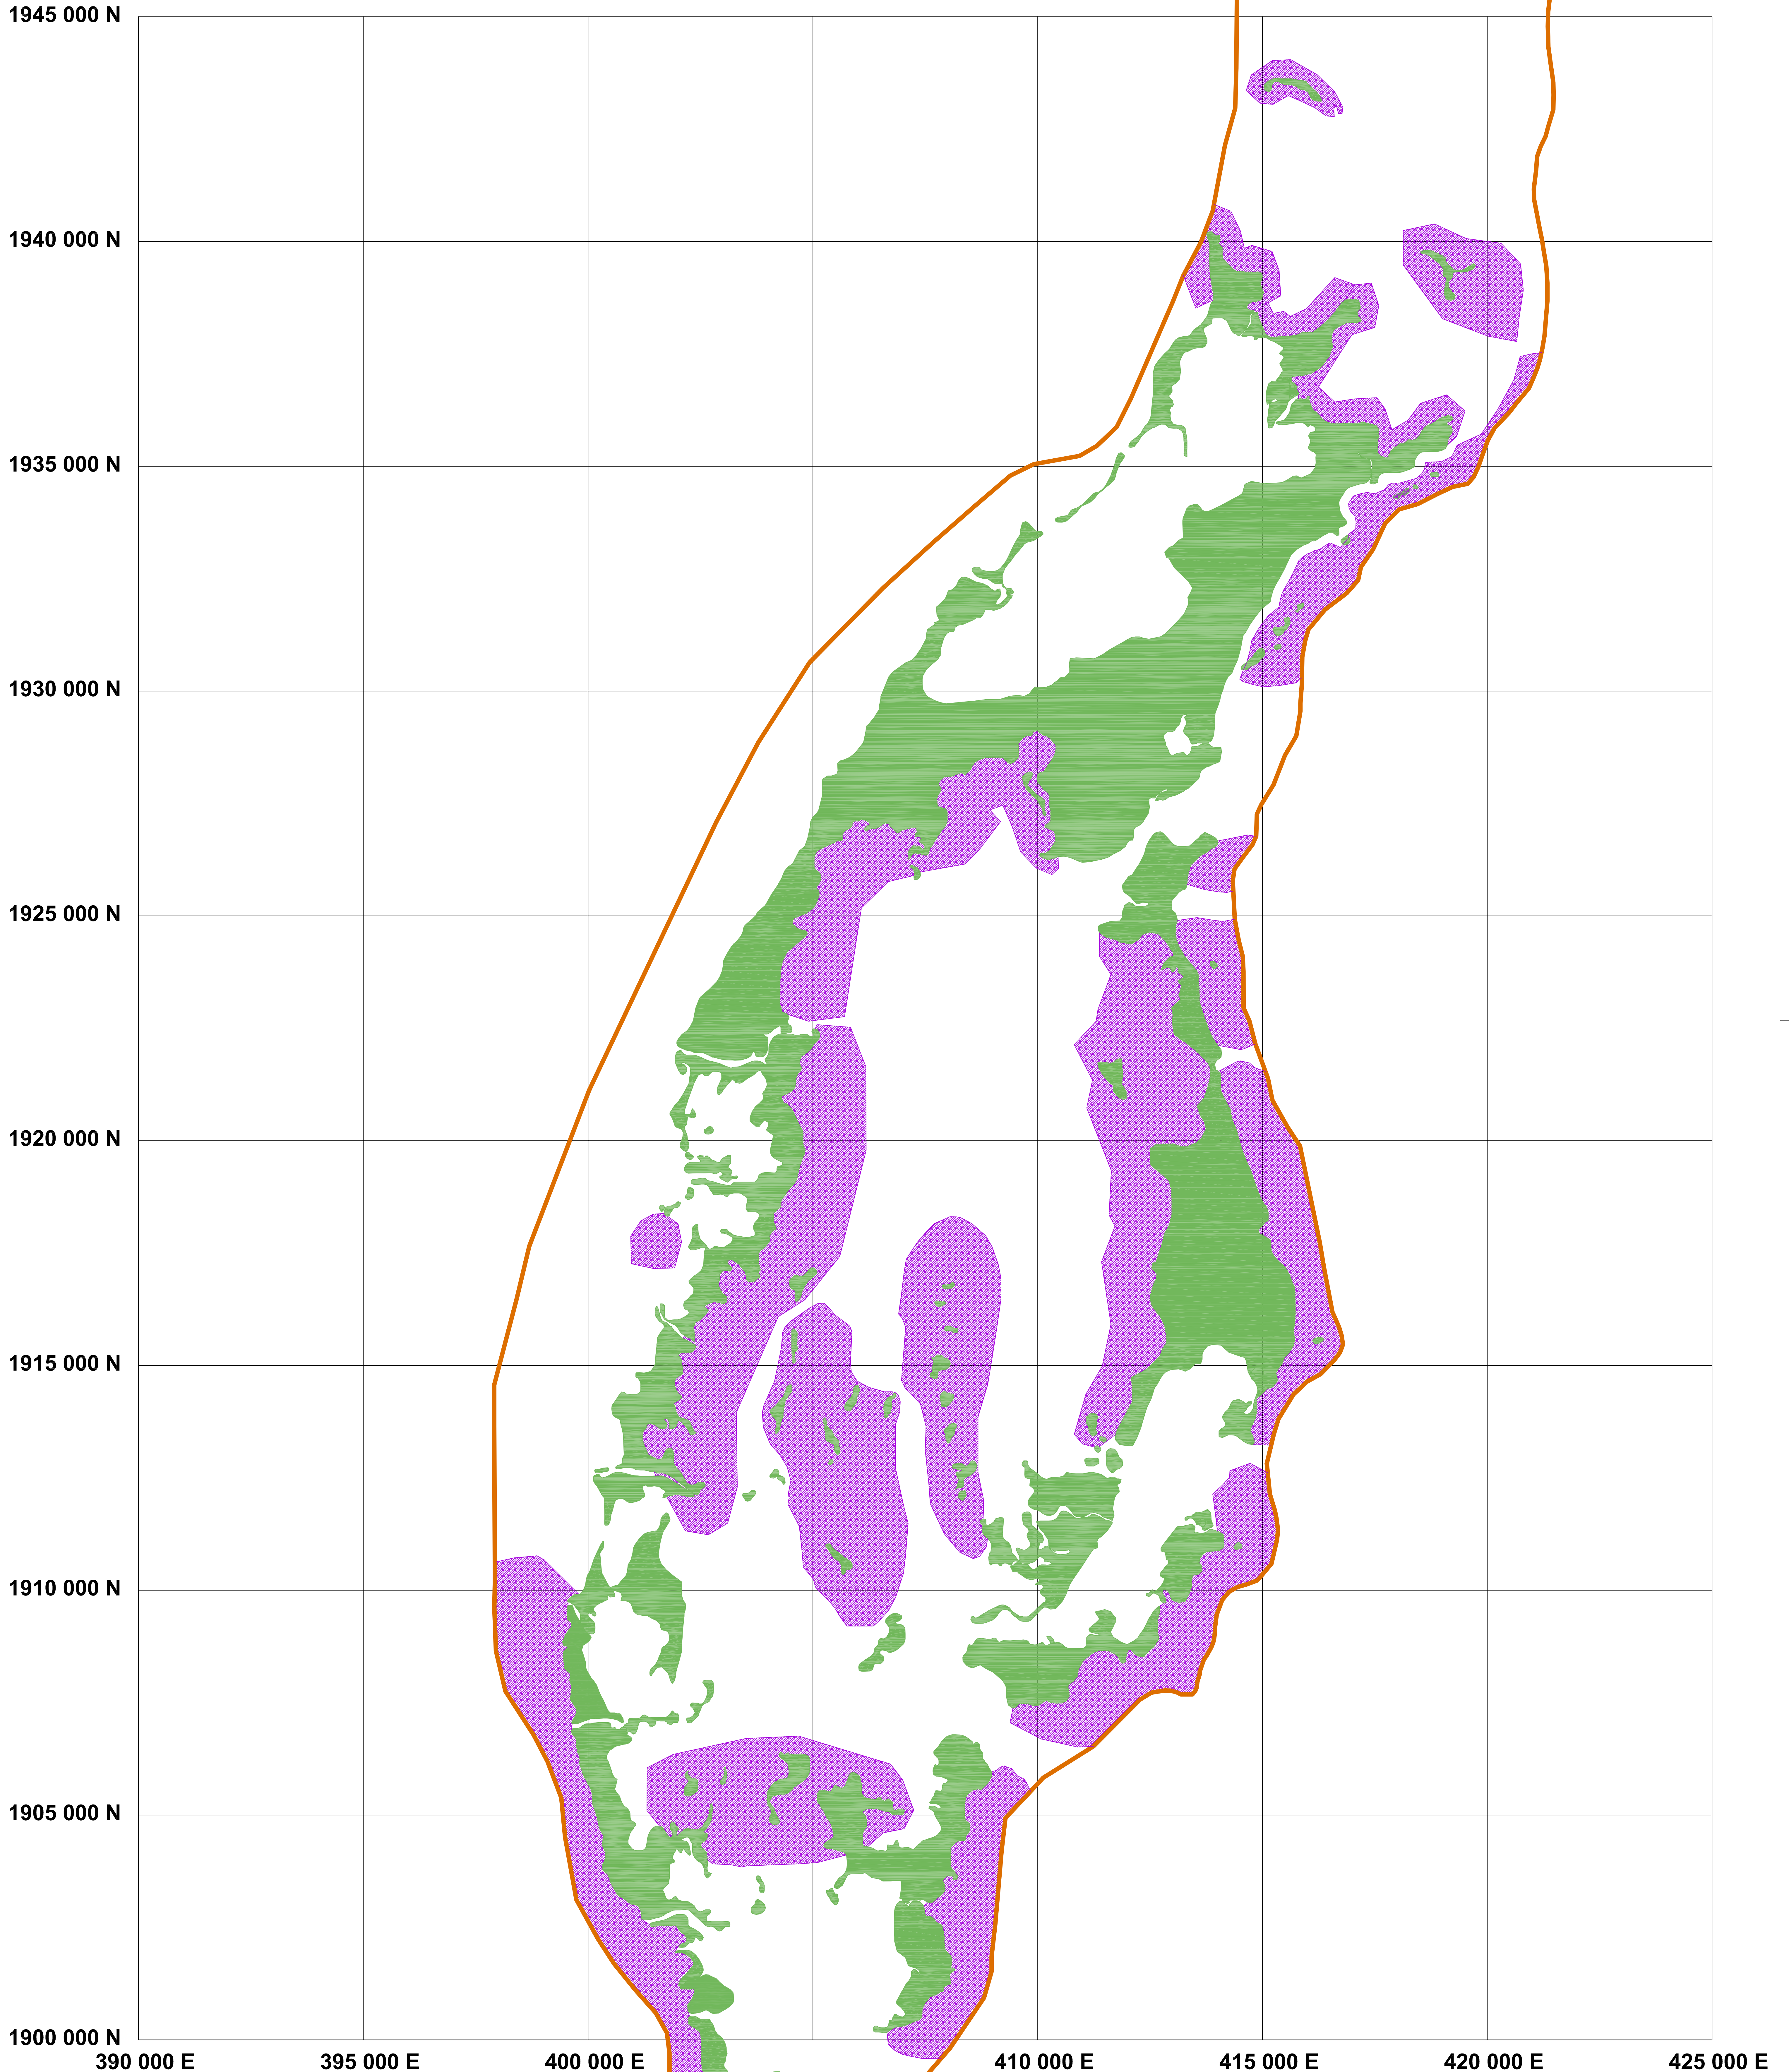

Turneffe Atoll : Sport Fishing (Bonefish)

-  : Sport Fishing (Bonefish)
-  : Turneffe Atoll - Land/Mangrove
-  : Turneffe Atoll Fringe Reef

UTM : ZONE 16 / NAD 27