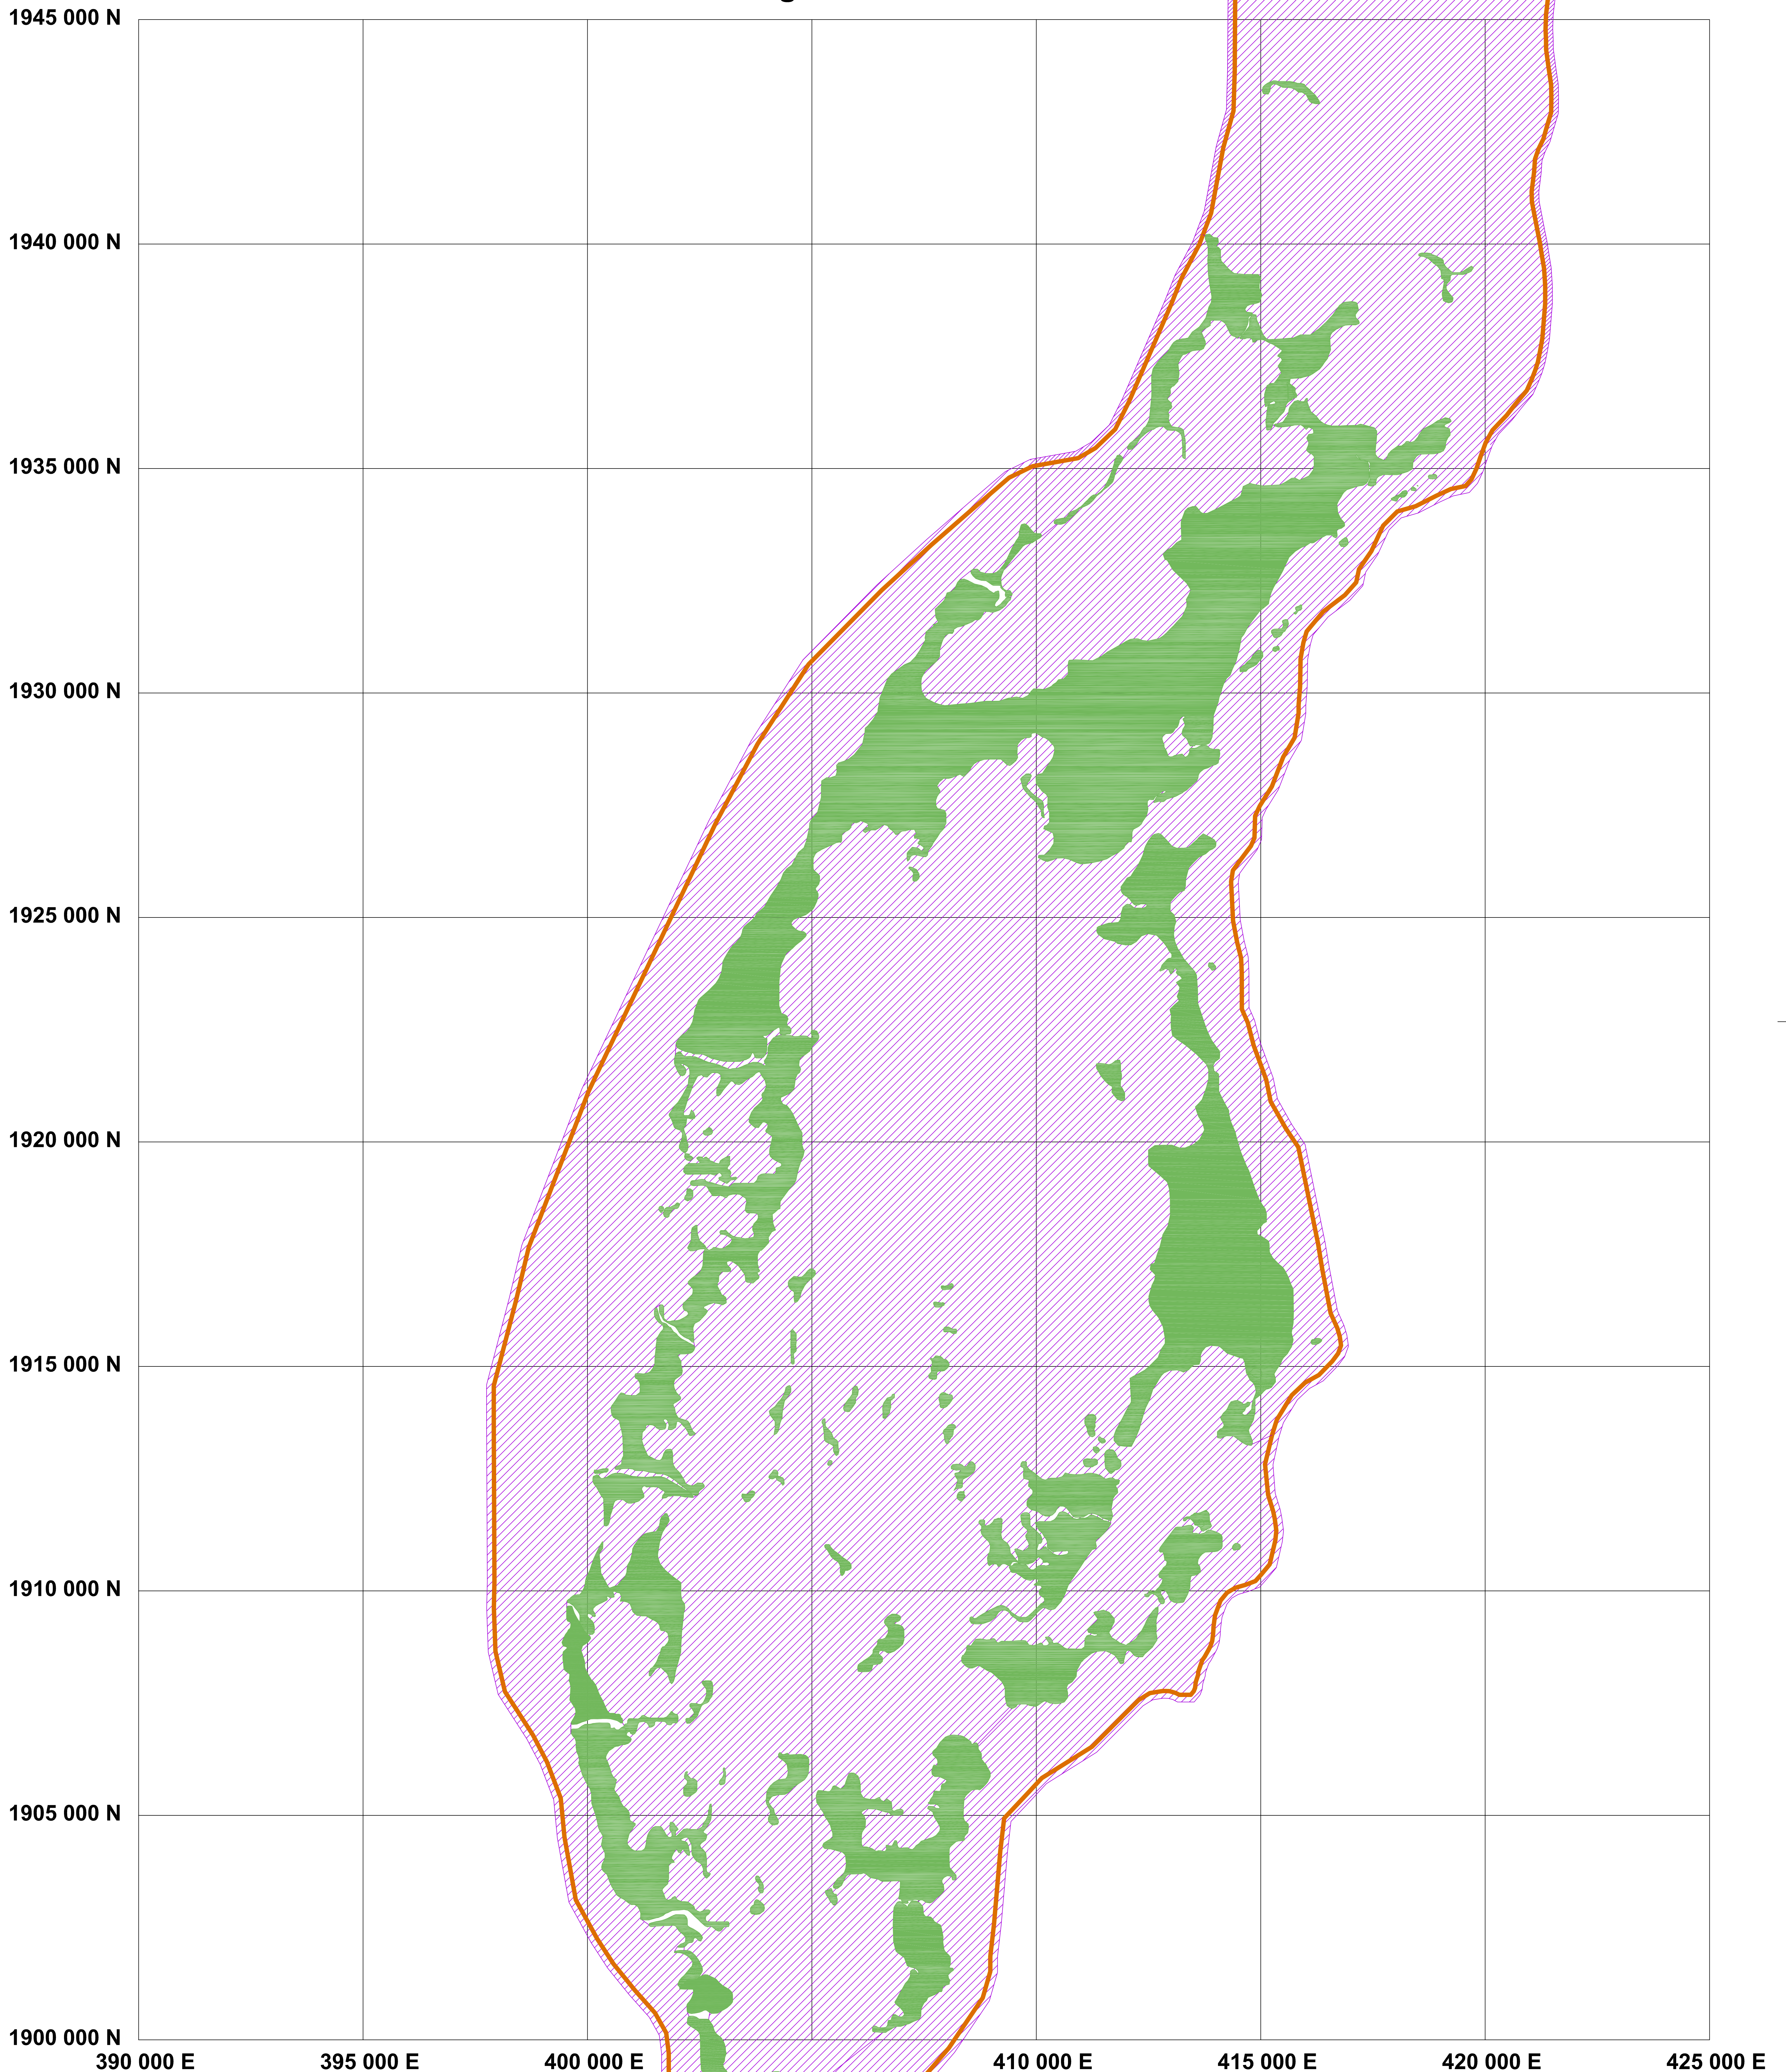

# Turneffe Atoll : Commercial Fishing (Lobster)

-  : Commercail Fishing (Lobster)
-  : Turneffe Atoll - Land/Mangrove
-  : Turneffe Atoll Fringe Reef

UTM : ZONE 16 / NAD 27